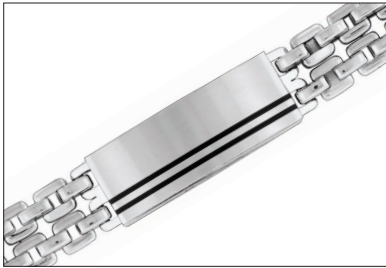

90-2614-G	STAINLESS STEEL (VERTICAL BRUSH) & BLACK MATTE FINISH WITH 14KT GOLD ACCENT SCREWS MONEY CLIP			\$119.00
-----------	---	--	--	----------

<u>Style #</u>	<u>Product Description</u>	<u>Length</u>	<u>CTW</u>	<u>Retail Price</u>
90-2615-G	STAINLESS STEEL (VERTICAL BRUSH) & BLACK MATTE FINISH WITH 14KT GOLD ACCENT SCREWS KEY CHAIN			\$119.00
90-2619-G	STAINLESS STEEL & BLACK (VERTICAL BRUSH) WITH 14KT GOLD ACCENT SCREWS MONEY CLIP			\$119.00
90-2621-G	STAINLESS STEEL & BLACK (VERTICAL BRUSH) WITH 14KT GOLD ACCENT SCREWS KEY CHAIN			\$119.00
95-2507C-G	16MM TUNGSTEN CARBIDE FLAT LINKED BRACELET, BRUSHED	8.5"		\$299.00
95-2508C-G	16MM TUNGSTEN CARBIDE LINKED BRACELET, BRUSHED	8.5"		\$299.00
95-2509C-G	16MM TUNGSTEN CARBIDE FLAT LINKED BRACELET, POLISHED	8.5"		\$299.00

<u>Style #</u>	<u>Product Description</u>	<u>Length</u>	<u>CTW</u>	<u>Retail Price</u>
95-2510C-G	16MM TUNGSTEN CARBIDE LINKED BRACELET, POLISHED	8.5"		\$299.00
95-2521L-G 95-2521X-G	STEEL & ENAMEL CUFF BRACELET STEEL & ENAMEL CUFF BRACELET	LARGE EXTRA-LARGE		\$119.00 \$119.00
95-2531-G	STEEL & ENAMEL LINED ID BRACELET	9"		\$149.00
95-2533C-G	12MM TUNGSTEN CARBIDE LINKED BRACELET, BRUSHED	8.5"		\$299.00
95-2534C-G	14MM TUNGSTEN CARBIDE LINKED ID BRACELET, BRUSHED	8.5"		\$299.00
95-2535C-G	12MM TUNGSTEN CARBIDE LINKED BRACELET WITH 2 STATIONS, POLISHED	8.5"		\$299.00