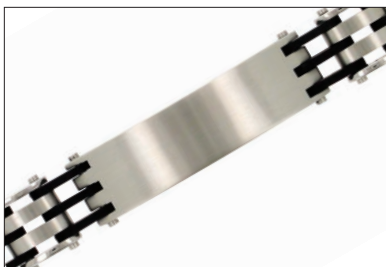

\$99.00

95-2566-G

STEEL & BLACK DIAMOND LINED ID BRACELET

8.5"

.38 CTW.,
50 BLACK DIAS.

\$349.00

95-2576-G

TRIPLE STRETCH WITH STEEL AND ID PLATE