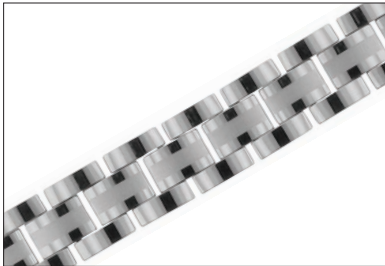

90-2610-G	STAINLESS STEEL (SHINY FINISH) & TITANIUM (VERTICAL BRUSH) WITH 14KT GOLD ACCENT SCREWS MONEY CLIP			\$119.00
-----------	--	--	--	----------

90-2611-G	STAINLESS STEEL (SHINY FINISH) & TITANIUM (VERTICAL BRUSH) WITH 14KT GOLD ACCENT SCREWS KEY CHAIN			\$119.00
-----------	---	--	--	----------

90-2614-G	STAINLESS STEEL (VERTICAL BRUSH) & BLACK MATTE FINISH WITH 14KT GOLD ACCENT SCREWS MONEY CLIP			\$119.00
-----------	---	--	--	----------

<u>Style #</u>	<u>Product Description</u>	<u>Length</u>	<u>CTW</u>	<u>Retail Price</u>
90-2615-G	STAINLESS STEEL (VERTICAL BRUSH) & BLACK MATTE FINISH WITH 14KT GOLD ACCENT SCREWS KEY CHAIN			\$119.00
90-2619-G	STAINLESS STEEL & BLACK (VERTICAL BRUSH) WITH 14KT GOLD ACCENT SCREWS MONEY CLIP			\$119.00
90-2621-G	STAINLESS STEEL & BLACK (VERTICAL BRUSH) WITH 14KT GOLD ACCENT SCREWS KEY CHAIN			\$119.00
95-2507C-G	16MM TUNGSTEN CARBIDE FLAT LINKED BRACELET, BRUSHED	8.5"		\$299.00
95-2508C-G	16MM TUNGSTEN CARBIDE LINKED BRACELET, BRUSHED	8.5"		\$299.00
95-2509C-G	16MM TUNGSTEN CARBIDE FLAT LINKED BRACELET, POLISHED	8.5"		\$299.00

<u>Style #</u>	<u>Product Description</u>	<u>Length</u>	<u>CTW</u>	<u>Retail Price</u>
95-2510C-G	16MM TUNGSTEN CARBIDE LINKED BRACELET, POLISHED	8.5"		\$299.00
95-2521L-G 95-2521X-G	STEEL & ENAMEL CUFF BRACELET STEEL & ENAMEL CUFF BRACELET	LARGE EXTRA-LARGE		\$119.00 \$119.00
95-2531-G	STEEL & ENAMEL LINED ID BRACELET	9"		\$149.00
95-2533C-G	12MM TUNGSTEN CARBIDE LINKED BRACELET, BRUSHED	8.5"		\$299.00
95-2534C-G	14MM TUNGSTEN CARBIDE LINKED ID BRACELET, BRUSHED	8.5"		\$299.00
95-2535C-G	12MM TUNGSTEN CARBIDE LINKED BRACELET WITH 2 STATIONS, POLISHED	8.5"		\$299.00