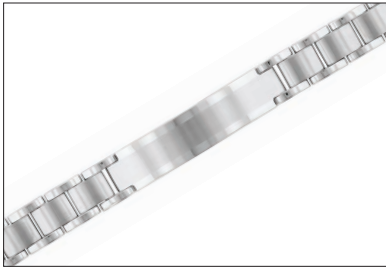

\$99.00

95-2544-G

STEEL & RUBBER LINKED BRACELET WITH 14K SCREWS

8.5"

\$169.00

Images not to scale

<u>Style #</u>	<u>Product Description</u>	<u>Length</u>	<u>CTW</u>	<u>Retail Price</u>
95-2545-G	STEEL & RUBBER LINKED BRACELET	8.75"		\$99.00
95-2546-G	STEEL LINKED ID BRACELET	8.75"		\$99.00
95-2558-G	STEEL & RUBBER ROLLOVER BRACELET WITH 14K	8"		\$179.00
95-2559-G	STEEL & RUBBER ROLLOVER BRACELET WITH 14K & DIAMONDS	8"	.10 CTW., 10 DIAS.	\$349.00
95-2560-G	STEEL DIAMOND DOT ID BRACELET	8.5"	.04 CTW., 4 DIAS.	\$249.00
95-2561-G	STEEL & COATED STEEL LINKED BRACELET WITH 14K ACCENT	9.5"		\$129.00

Style #

Product Description

Length

CTW

Retail Price

95-2562-G

COATED STEEL LINKED BRACELET WITH 14K ACCENT

9.5"